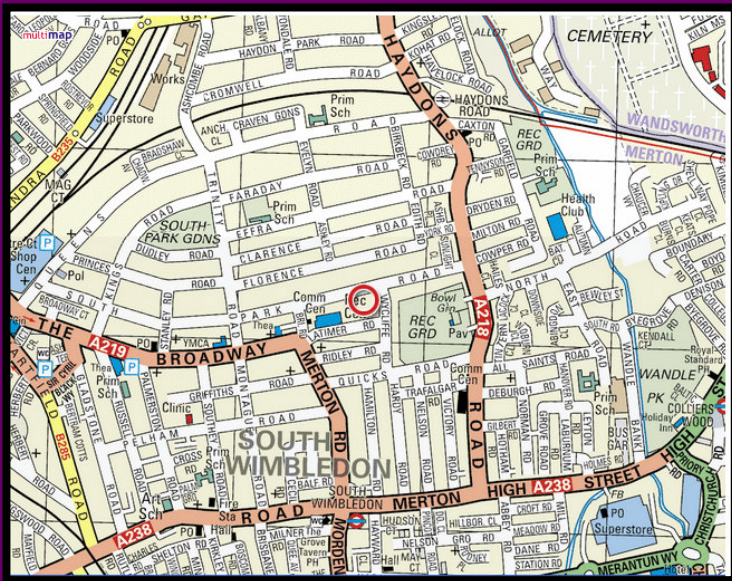

MAP

GETTING HERE

AIRPORT

London Heathrow 32 miles   London Gatwick 21 miles   London City 15 miles

TRAIN

Wimbledon (British Rail & District Line Underground) South Wimbledon (Northern Line Underground)

BUS & TRAM

57	(Kingston-Streatham Hill)	93	(North Cheam-Putney)
131	(Kingston-Tooting Broadway)	152	(New Malden-Pollards Hill)
219	(Wimbledon-Clapham Junction)	470	(Epsom-Colliers Wood)
493	(Richmond <i>Homebase</i>-Tooting)	TRAMLINK ROUTE 3 Dundonald Road/Wimbledon Mainline