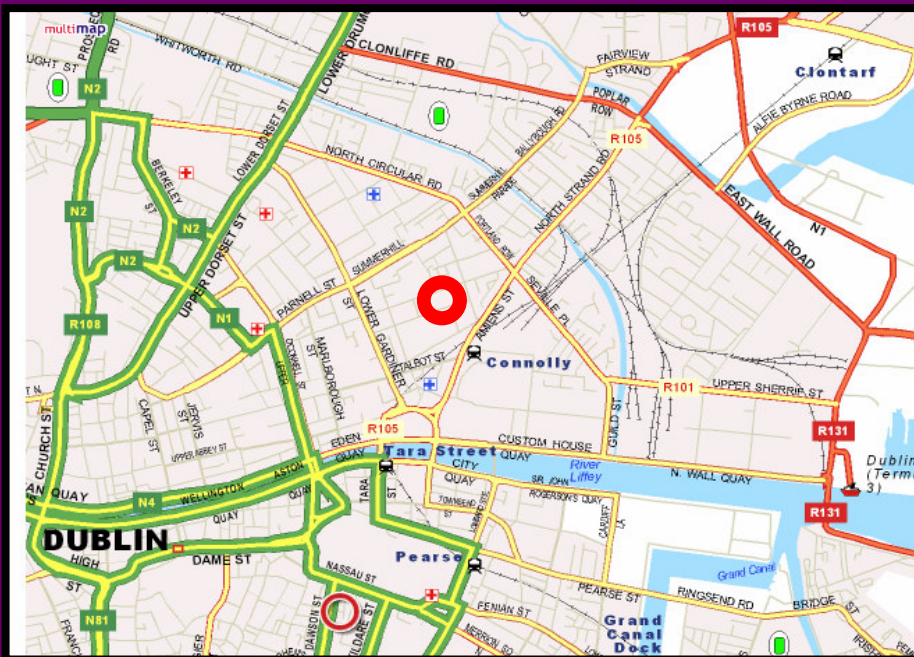

MAP

GETTING HERE

AIRPORT

Dublin International 8.5 miles

TRAIN/D.A.R.T

Connolly Street 0.1 miles

BUS/LUAS

All services arrive/depart Connolly Street Station are:

127 129 130 20.b 90