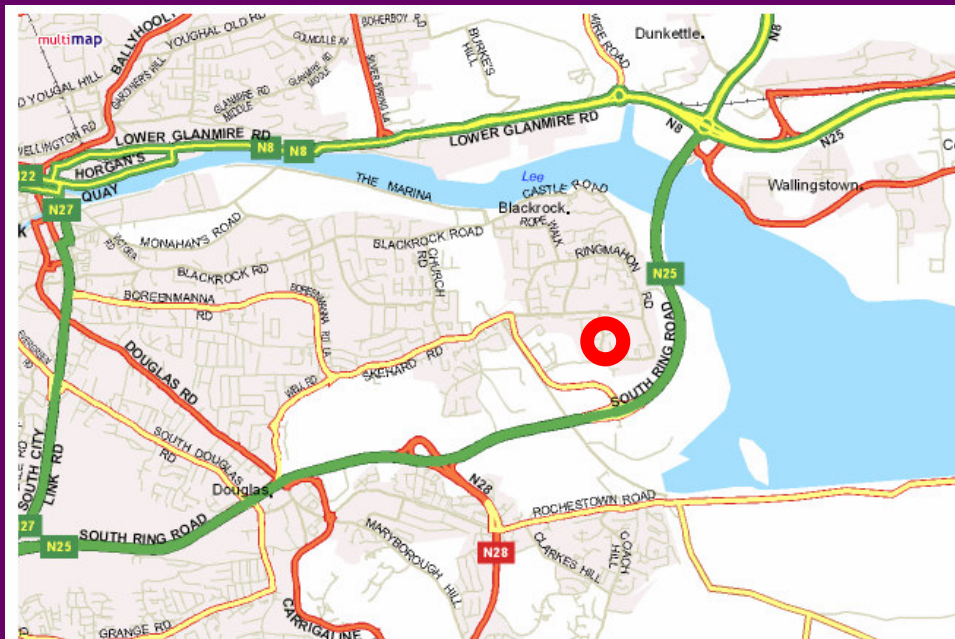

ADDRESS

Spirit Marketing Group
Management Suite
Mahon Point Shopping Centre
Mahon Link Road
CORK
Republic of Ireland

CONTACT

Main Office 00 353(0)21 457 2818
Fax 00 353(0)21 435 6080

MAP

GETTING HERE

AIRPORT

Cork Airport: 6.2 miles

TRAIN

Kent Station, Cork: 5.5 miles

BUS

Numbers 2, 10, 19 from Cork City Centre (Grand Parade)

Further Information can be found at www.mahonpointsc.ie/location